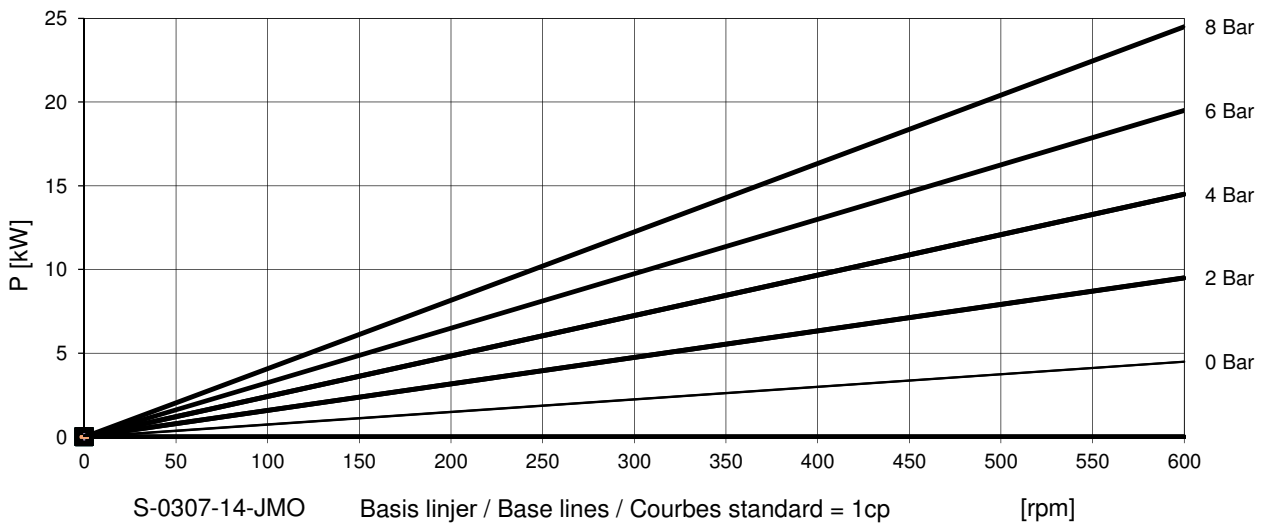

Pumpekurve / Performance curve / Courbe caracteristique

QN230

Drehkolben 5 / Lobe Type 5

BÖRGER®

S-0307-14-JMO

Basis linjer / Base lines / Courbes standard = 1cp

[rpm]

lobe