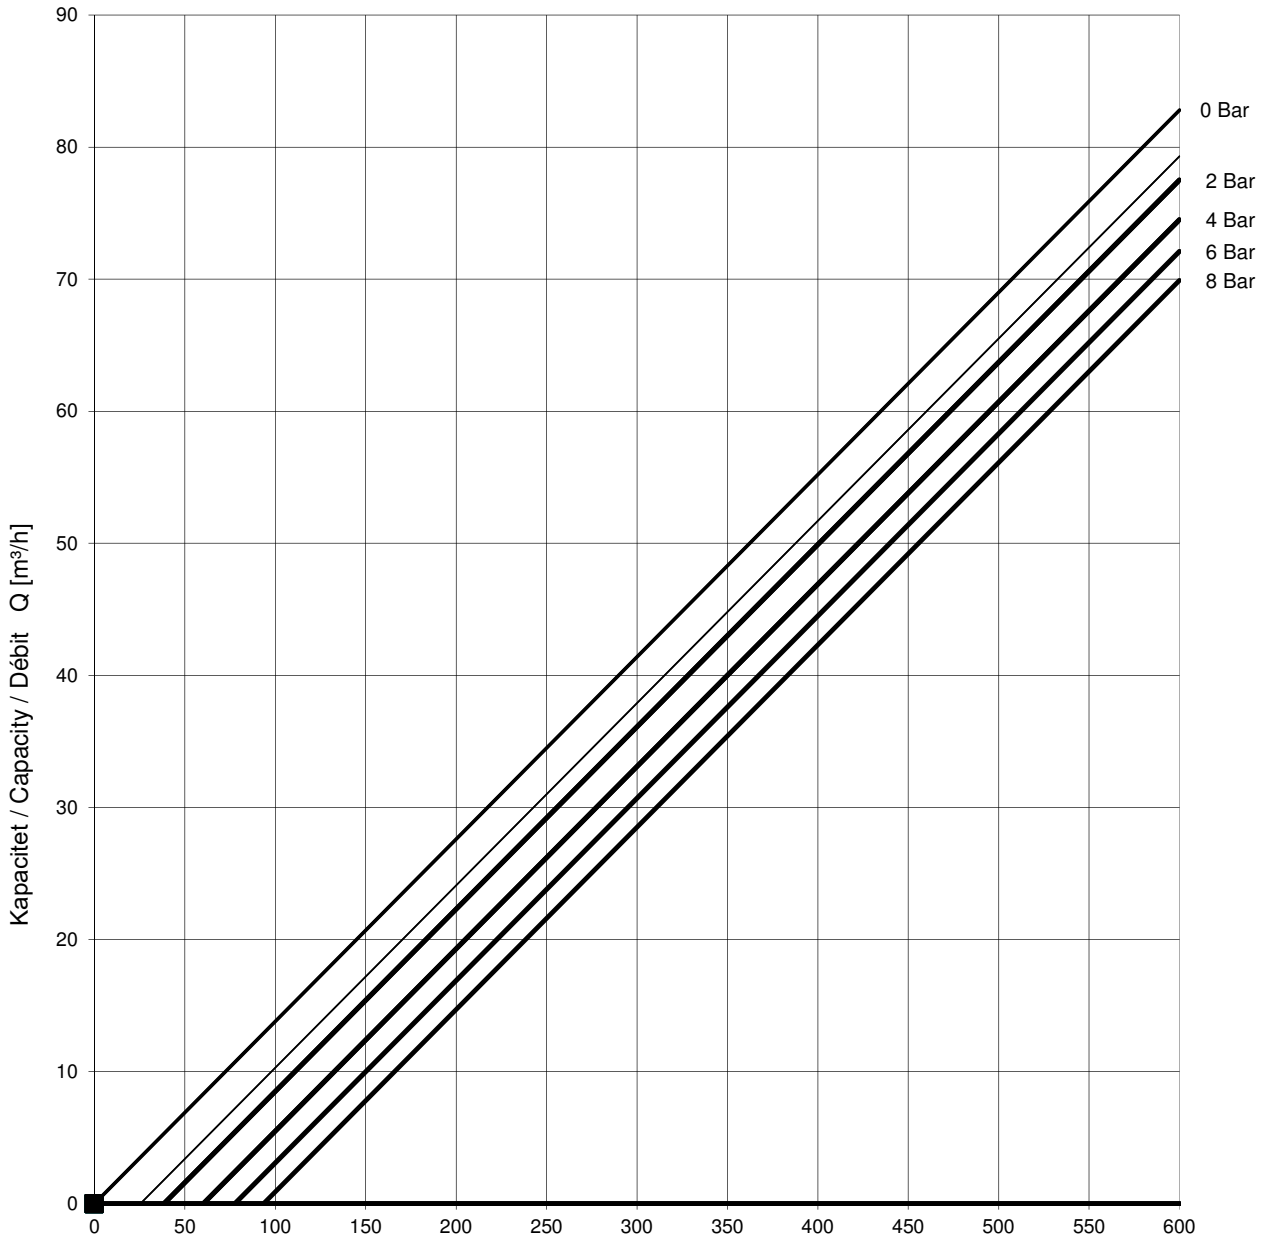

Pumpekurve / Performance curve / Courbe caracteristique

QN230

Drehkolben 5 / Lobe Type 5

BÖRGER®

S-0307-14-JMO

Basis linjer / Base lines / Courbes standard = 1cp

[rpm]

lobe